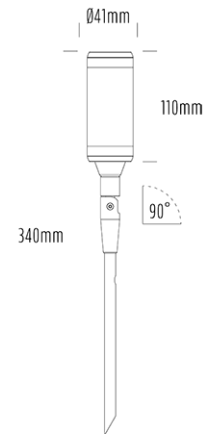

Adjustable Uplight

SPECIFICATIONS

Product Code	AQL-115
Family	Lumena
Construction Material	CNC Machined & Anodised Aluminium 6061
Cable	1m Quick Connect Tail with Y-Adapter
IP Rating	IP67
Warranty	5 Year Aqualux Warranty

CONFIGURED OPTIONS

Variant Code	AQL-115-A3X007RD10Q
Body Colour	Dulux Medium Bronze 9068183K
Control Gear	12~24V AC / 24V DC
Rated Power	7W
Nominal Lumens	280 lm
CCT / Colour	Red 630nm
Optical	10
CRI	00
Other	AqualuxPLUS QuickConnect
Dimming	Optional 10V PWM (DC)