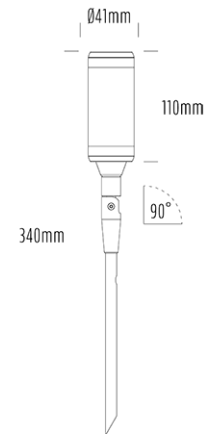

Adjustable Uplight

SPECIFICATIONS

Product Code	AQL-115
Family	Lumena
Construction Material	CNC Machined & Anodised Aluminium 6061
Cable	1m Quick Connect Tail with Y-Adapter
IP Rating	IP67
Warranty	5 Year Aqualux Warranty

CONFIGURED OPTIONS

Variant Code	AQL-115-A3X007GN25Q
Body Colour	Dulux Medium Bronze 9068183K
Control Gear	12~24V AC / 24V DC
Rated Power	7W
Nominal Lumens	420 lm
CCT / Colour	Green 530nm
Optical	25
CRI	00
Other	AqualuxPLUS QuickConnect
Dimming	Optional 10V PWM (DC)