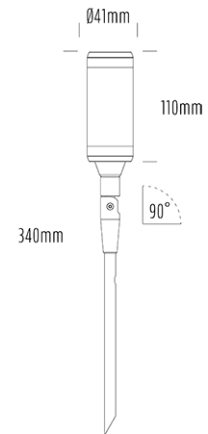

Adjustable Uplight

SPECIFICATIONS

Product Code	AQL-115
Family	Lumena
Construction Material	CNC Machined & Anodised Aluminium 6061
Cable	1m Quick Connect Tail with Y-Adapter
IP Rating	IP67
Warranty	5 Year Aqualux Warranty

CONFIGURED OPTIONS

Variant Code	AQL-115-A3X007AM40Q
Body Colour	Dulux Medium Bronze 9068183K
Control Gear	12~24V AC / 24V DC
Rated Power	7W
Nominal Lumens	320 lm
CCT / Colour	Amber 585nm
Optical	40
CRI	00
Other	AqualuxPLUS QuickConnect
Dimming	Optional 10V PWM (DC)