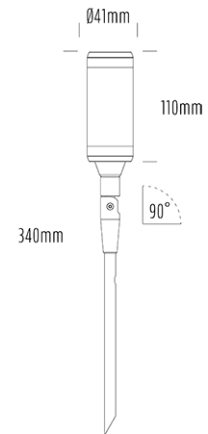

Adjustable Uplight

SPECIFICATIONS

Product Code	AQL-115
Family	Lumena
Construction Material	CNC Machined & Anodised Aluminium 6061
Cable	1m Quick Connect Tail with Y-Adapter
IP Rating	IP67
Warranty	5 Year Aqualux Warranty

CONFIGURED OPTIONS

Variant Code	AQL-115-A3X0043025Q
Body Colour	Dulux Medium Bronze 9068183K
Control Gear	12~24V AC / 24V DC
Rated Power	4W
Nominal Lumens	300 lm
CCT / Colour	3000K / 300mA
Optical	25
CRI	90
Other	AqualuxPLUS QuickConnect
Dimming	Optional 10V PWM (DC)