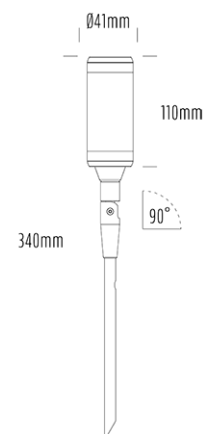

Adjustable Uplight

SPECIFICATIONS

| | |
|-----------------------|--|
| Product Code | AQL-115 |
| Family | Lumena |
| Construction Material | CNC Machined & Anodised Aluminium 6061 |
| Cable | 1m Quick Connect Tail with Y-Adapter |
| IP Rating | IP67 |
| Warranty | 5 Year Aqualux Warranty |

CONFIGURED OPTIONS

| | |
|----------------|------------------------------|
| Variant Code | AQL-115-A3D0073010Q |
| Body Colour | Dulux Medium Bronze 9068183K |
| Control Gear | 24VAC Triac Dimmable |
| Rated Power | 7W |
| Nominal Lumens | 550 lm |
| CCT / Colour | 3000K / 550mA |
| Optical | 10 |
| CRI | 90 |
| Other | AqualuxPLUS QuickConnect |
| Dimming | Yes, TRIAC Primary Side |