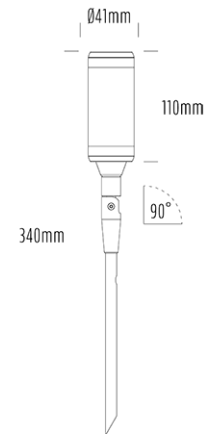

## SPECIFICATIONS

|                       |  |
|-----------------------|--|
| Product Code          | AQL-115                                |
| Family                | Lumena                                 |
| Construction Material | CNC Machined & Anodised Aluminium 6061 |
| Cable                 | 1m Quick Connect Tail with Y-Adapter   |
| IP Rating             | IP67                                   |
| Warranty              | 5 Year Aqualux Warranty                |

## CONFIGURED OPTIONS

|                |                              |
|----------------|------------------------------|
| Variant Code   | AQL-115-A3D0072710Q          |
| Body Colour    | Dulux Medium Bronze 9068183K |
| Control Gear   | 24VAC Triac Dimmable         |
| Rated Power    | 7W                           |
| Nominal Lumens | 550 lm                       |
| CCT / Colour   | 2700K / 550mA                |
| Optical        | 10                           |
| CRI            | 90                           |
| Other          | AqualuxPLUS QuickConnect     |
| Dimming        | Yes, TRIAC Primary Side      |