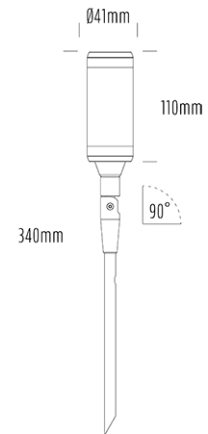

Adjustable Uplight

SPECIFICATIONS

Product Code	AQL-115
Family	Lumena
Construction Material	CNC Machined & Anodised Aluminium 6061
Cable	1m Quick Connect Tail with Y-Adapter
IP Rating	IP67
Warranty	5 Year Aqualux Warranty

CONFIGURED OPTIONS

Variant Code	AQL-115-A3D0042710Q
Body Colour	Dulux Medium Bronze 9068183K
Control Gear	24VAC Triac Dimmable
Rated Power	4W
Nominal Lumens	300 lm
CCT / Colour	2700K / 300mA
Optical	10
CRI	90
Other	AqualuxPLUS QuickConnect
Dimming	Yes, TRIAC Primary Side