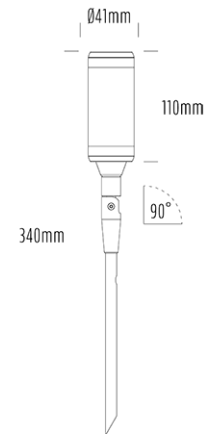

Adjustable Uplight

SPECIFICATIONS

Product Code	AQL-115
Family	Lumena
Construction Material	CNC Machined & Anodised Aluminium 6061
Cable	1m Quick Connect Tail with Y-Adapter
IP Rating	IP67
Warranty	5 Year Aqualux Warranty

CONFIGURED OPTIONS

Variant Code	AQL-115-A2Z010Z225Q
Body Colour	Dulux Black Ace 9069116F
Control Gear	24V DC RGBW
Rated Power	10W
Nominal Lumens	555 lm
CCT / Colour	RGB+3000K
Optical	25
CRI	80
Other	AqualuxPLUS QuickConnect
Dimming	4CH Low-Side PWM