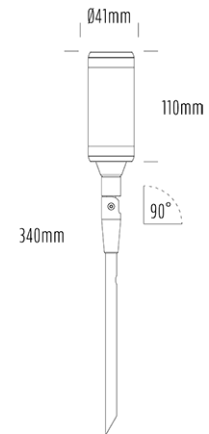

Adjustable Uplight

SPECIFICATIONS

| | |
|-----------------------|--|
| Product Code | AQL-115 |
| Family | Lumena |
| Construction Material | CNC Machined & Anodised Aluminium 6061 |
| Cable | 1m Quick Connect Tail with Y-Adapter |
| IP Rating | IP67 |
| Warranty | 5 Year Aqualux Warranty |

CONFIGURED OPTIONS

| | |
|----------------|--------------------------|
| Variant Code | AQL-115-A2X007RD25Q |
| Body Colour | Dulux Black Ace 9069116F |
| Control Gear | 12~24V AC / 24V DC |
| Rated Power | 7W |
| Nominal Lumens | 280 lm |
| CCT / Colour | Red 630nm |
| Optical | 25 |
| CRI | 00 |
| Other | AqualuxPLUS QuickConnect |
| Dimming | Optional 10V PWM (DC) |