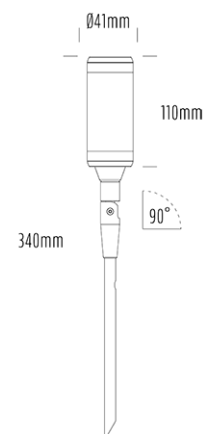

Adjustable Uplight

SPECIFICATIONS

Product Code	AQL-115
Family	Lumena
Construction Material	CNC Machined & Anodised Aluminium 6061
Cable	1m Quick Connect Tail with Y-Adapter
IP Rating	IP67
Warranty	5 Year Aqualux Warranty

CONFIGURED OPTIONS

Variant Code	AQL-115-A2X007GN10Q
Body Colour	Dulux Black Ace 9069116F
Control Gear	12~24V AC / 24V DC
Rated Power	7W
Nominal Lumens	420 lm
CCT / Colour	Green 530nm
Optical	10
CRI	00
Other	AqualuxPLUS QuickConnect
Dimming	Optional 10V PWM (DC)