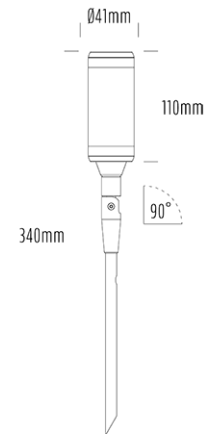

Adjustable Uplight

SPECIFICATIONS

Product Code	AQL-115
Family	Lumena
Construction Material	CNC Machined & Anodised Aluminium 6061
Cable	1m Quick Connect Tail with Y-Adapter
IP Rating	IP67
Warranty	5 Year Aqualux Warranty

CONFIGURED OPTIONS

Variant Code	AQL-115-A2X007AM10Q
Body Colour	Dulux Black Ace 9069116F
Control Gear	12~24V AC / 24V DC
Rated Power	7W
Nominal Lumens	320 lm
CCT / Colour	Amber 585nm
Optical	10
CRI	00
Other	AqualuxPLUS QuickConnect
Dimming	Optional 10V PWM (DC)