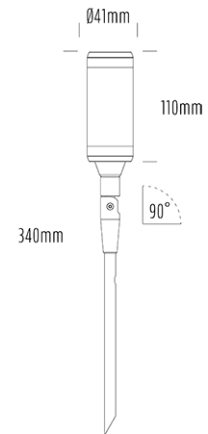

Adjustable Uplight

SPECIFICATIONS

Product Code	AQL-115
Family	Lumena
Construction Material	CNC Machined & Anodised Aluminium 6061
Cable	1m Quick Connect Tail with Y-Adapter
IP Rating	IP67
Warranty	5 Year Aqualux Warranty

CONFIGURED OPTIONS

Variant Code	AQL-115-A1X0072725Q
Body Colour	Satin Chrome Anodize
Control Gear	12~24V AC / 24V DC
Rated Power	7W
Nominal Lumens	550 lm
CCT / Colour	2700K / 550mA
Optical	25
CRI	90
Other	AqualuxPLUS QuickConnect
Dimming	Optional 10V PWM (DC)