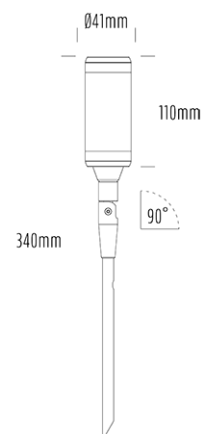

Adjustable Uplight

SPECIFICATIONS

Product Code	AQL-115
Family	Lumena
Construction Material	CNC Machined & Anodised Aluminium 6061
Cable	1m Quick Connect Tail with Y-Adapter
IP Rating	IP67
Warranty	5 Year Aqualux Warranty

CONFIGURED OPTIONS

Variant Code	AQL-115-A1X0042740Q
Body Colour	Satin Chrome Anodize
Control Gear	12~24V AC / 24V DC
Rated Power	4W
Nominal Lumens	300 lm
CCT / Colour	2700K / 300mA
Optical	40
CRI	90
Other	AqualuxPLUS QuickConnect
Dimming	Optional 10V PWM (DC)