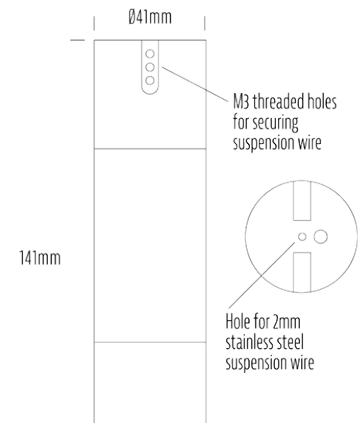

Suspended Downlight

SPECIFICATIONS

| | |
|-----------------------|--|
| Product Code | AQL-108 |
| Family | Lumena |
| Construction Material | CNC Machined & Anodised Aluminium 6061 |
| Cable | 900mm Aqualux 2-Core Silicone / PTFE Cable |
| IP Rating | IP67 |
| Warranty | 5 Year Aqualux Warranty |
| Additional | Fitting can be threaded onto catenary wire through M3 hole. Stainless Steel suspension wire and accessories not included. |

CONFIGURED OPTIONS

| | |
|----------------|---------------------------------|
| Variant Code | AQL-108-A4X007RD25Q |
| Body Colour | Dulux Venerable Silver 9067621K |
| Control Gear | 12~24V AC / 24V DC |
| Rated Power | 7W |
| Nominal Lumens | 280 lm |
| CCT / Colour | Red 630nm |
| Optical | 25 |
| CRI | 00 |
| Other | AqualuxPLUS QuickConnect |
| Dimming | Optional 10V PWM (DC) |

INTRODUCTION

The AQL-108 is a hanging downlight suspended via 2mm steel cable or similar (not supplied). Suspension cable can run vertical or horizontal. Featuring a recessed, anti-glare end cap and a range of output and optical options, the AQL-108 is IP67 rated for full outdoor use.