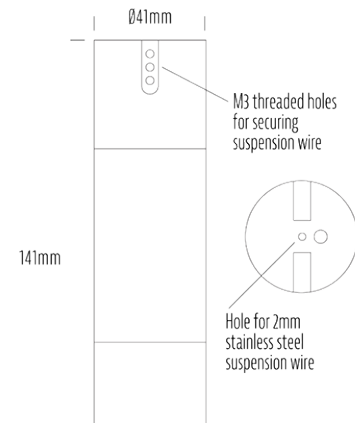

Suspended Downlight

1300 662 644
sales@aqualux.com.au

SPECIFICATIONS

Product Code	AQL-108
Family	Lumena
Construction Material	CNC Machined & Anodised Aluminium 6061
Cable	900mm Aqualux 2-Core Silicone / PTFE Cable
IP Rating	IP67
Warranty	5 Year Aqualux Warranty
Additional	Fitting can be threaded onto catenary wire through M3 hole. Stainless Steel suspension wire and accessories not included.

CONFIGURED OPTIONS

Variant Code	AQL-108-A4X0075710Q
Body Colour	Dulux Venerable Silver 9067621K
Control Gear	12~24V AC / 24V DC
Rated Power	7W
Nominal Lumens	600 lm
CCT / Colour	5700K / 550mA
Optical	10
CRI	80
Other	AqualuxPLUS QuickConnect
Dimming	Optional 10V PWM (DC)

INTRODUCTION

The AQL-108 is a hanging downlight suspended via 2mm steel cable or similar (not supplied). Suspension cable can run vertical or horizontal. Featuring a recessed, anti-glare end cap and a range of output and optical options, the AQL-108 is IP67 rated for full outdoor use.