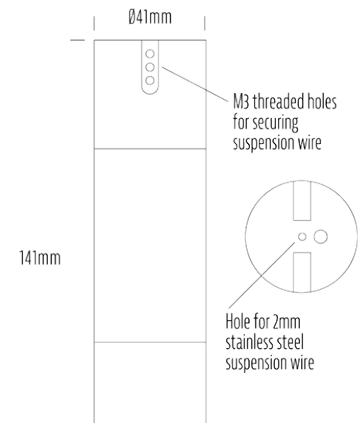

Suspended Downlight

1300 662 644
sales@aqualux.com.au

SPECIFICATIONS

Product Code	AQL-108
Family	Lumena
Construction Material	CNC Machined & Anodised Aluminium 6061
Cable	900mm Aqualux 2-Core Silicone / PTFE Cable
IP Rating	IP67
Warranty	5 Year Aqualux Warranty
Additional	Fitting can be threaded onto catenary wire through M3 hole. Stainless Steel suspension wire and accessories not included.

CONFIGURED OPTIONS

Variant Code	AQL-108-A4X0045740Q
Body Colour	Dulux Venerable Silver 9067621K
Control Gear	12~24V AC / 24V DC
Rated Power	4W
Nominal Lumens	320 lm
CCT / Colour	5700K / 300mA
Optical	40
CRI	80
Other	AqualuxPLUS QuickConnect
Dimming	Optional 10V PWM (DC)

INTRODUCTION

The AQL-108 is a hanging downlight suspended via 2mm steel cable or similar (not supplied). Suspension cable can run vertical or horizontal. Featuring a recessed, anti-glare end cap and a range of output and optical options, the AQL-108 is IP67 rated for full outdoor use.