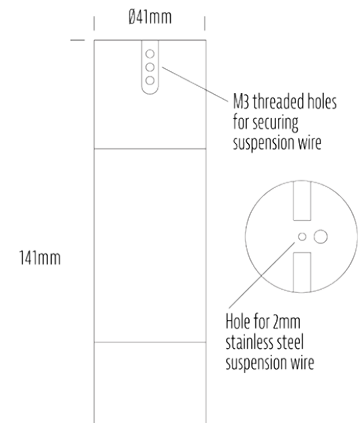

Suspended Downlight

1300 662 644
sales@aqualux.com.au

SPECIFICATIONS

| | |
|-----------------------|--|
| Product Code | AQL-108 |
| Family | Lumena |
| Construction Material | CNC Machined & Anodised Aluminium 6061 |
| Cable | 900mm Aqualux 2-Core Silicone / PTFE Cable |
| IP Rating | IP67 |
| Warranty | 5 Year Aqualux Warranty |
| Additional | Fitting can be threaded onto catenary wire through M3 hole. Stainless Steel suspension wire and accessories not included. |

CONFIGURED OPTIONS

| | |
|----------------|------------------------------|
| Variant Code | AQL-108-A3X007RD10Q |
| Body Colour | Dulux Medium Bronze 9068183K |
| Control Gear | 12~24V AC / 24V DC |
| Rated Power | 7W |
| Nominal Lumens | 280 lm |
| CCT / Colour | Red 630nm |
| Optical | 10 |
| CRI | 00 |
| Other | AqualuxPLUS QuickConnect |
| Dimming | Optional 10V PWM (DC) |

INTRODUCTION

The AQL-108 is a hanging downlight suspended via 2mm steel cable or similar (not supplied). Suspension cable can run vertical or horizontal. Featuring a recessed, anti-glare end cap and a range of output and optical options, the AQL-108 is IP67 rated for full outdoor use.