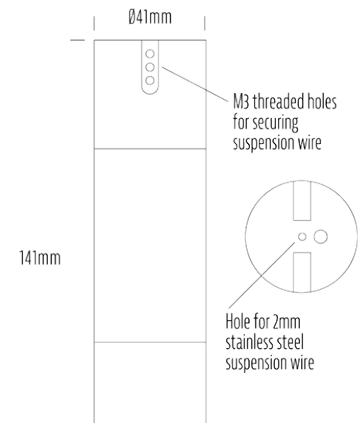

Suspended Downlight

SPECIFICATIONS

Product Code	AQL-108
Family	Lumena
Construction Material	CNC Machined & Anodised Aluminium 6061
Cable	900mm Aqualux 2-Core Silicone / PTFE Cable
IP Rating	IP67
Warranty	5 Year Aqualux Warranty
Additional	Fitting can be threaded onto catenary wire through M3 hole. Stainless Steel suspension wire and accessories not included.

CONFIGURED OPTIONS

Variant Code	AQL-108-A3X007GN25Q
Body Colour	Dulux Medium Bronze 9068183K
Control Gear	12~24V AC / 24V DC
Rated Power	7W
Nominal Lumens	420 lm
CCT / Colour	Green 530nm
Optical	25
CRI	00
Other	AqualuxPLUS QuickConnect
Dimming	Optional 10V PWM (DC)

INTRODUCTION

The AQL-108 is a hanging downlight suspended via 2mm steel cable or similar (not supplied). Suspension cable can run vertical or horizontal. Featuring a recessed, anti-glare end cap and a range of output and optical options, the AQL-108 is IP67 rated for full outdoor use.