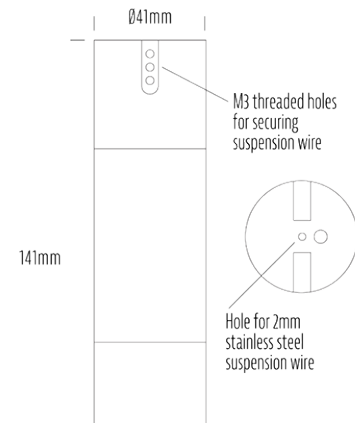

Suspended Downlight

SPECIFICATIONS

Product Code	AQL-108
Family	Lumena
Construction Material	CNC Machined & Anodised Aluminium 6061
Cable	900mm Aqualux 2-Core Silicone / PTFE Cable
IP Rating	IP67
Warranty	5 Year Aqualux Warranty
Additional	Fitting can be threaded onto catenary wire through M3 hole. Stainless Steel suspension wire and accessories not included.

CONFIGURED OPTIONS

Variant Code	AQL-108-A3X0073040Q
Body Colour	Dulux Medium Bronze 9068183K
Control Gear	12~24V AC / 24V DC
Rated Power	7W
Nominal Lumens	550 lm
CCT / Colour	3000K / 550mA
Optical	40
CRI	90
Other	AqualuxPLUS QuickConnect
Dimming	Optional 10V PWM (DC)

INTRODUCTION

The AQL-108 is a hanging downlight suspended via 2mm steel cable or similar (not supplied). Suspension cable can run vertical or horizontal. Featuring a recessed, anti-glare end cap and a range of output and optical options, the AQL-108 is IP67 rated for full outdoor use.