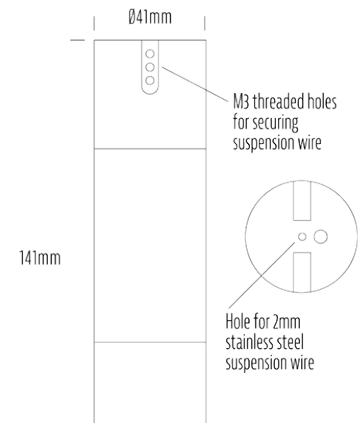

Suspended Downlight

SPECIFICATIONS

Product Code	AQL-108
Family	Lumena
Construction Material	CNC Machined & Anodised Aluminium 6061
Cable	900mm Aqualux 2-Core Silicone / PTFE Cable
IP Rating	IP67
Warranty	5 Year Aqualux Warranty
Additional	Fitting can be threaded onto catenary wire through M3 hole. Stainless Steel suspension wire and accessories not included.

CONFIGURED OPTIONS

Variant Code	AQL-108-A3X0073025Q
Body Colour	Dulux Medium Bronze 9068183K
Control Gear	12~24V AC / 24V DC
Rated Power	7W
Nominal Lumens	550 lm
CCT / Colour	3000K / 550mA
Optical	25
CRI	90
Other	AqualuxPLUS QuickConnect
Dimming	Optional 10V PWM (DC)

INTRODUCTION

The AQL-108 is a hanging downlight suspended via 2mm steel cable or similar (not supplied). Suspension cable can run vertical or horizontal. Featuring a recessed, anti-glare end cap and a range of output and optical options, the AQL-108 is IP67 rated for full outdoor use.