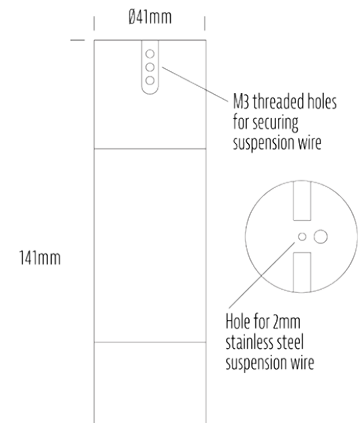

Suspended Downlight

1300 662 644
sales@aqualux.com.au