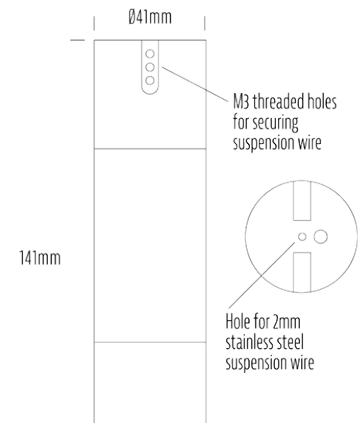

Suspended Downlight

1300 662 644
sales@aqualux.com.au

SPECIFICATIONS

Product Code	AQL-108
Family	Lumena
Construction Material	CNC Machined & Anodised Aluminium 6061
Cable	900mm Aqualux 2-Core Silicone / PTFE Cable
IP Rating	IP67
Warranty	5 Year Aqualux Warranty
Additional	Fitting can be threaded onto catenary wire through M3 hole. Stainless Steel suspension wire and accessories not included.

CONFIGURED OPTIONS

Variant Code	AQL-108-A2Z010Z225Q
Body Colour	Dulux Black Ace 9069116F
Control Gear	24V DC RGBW
Rated Power	10W
Nominal Lumens	555 lm
CCT / Colour	RGB+3000K
Optical	25
CRI	80
Other	AqualuxPLUS QuickConnect
Dimming	4CH Low-Side PWM

INTRODUCTION

The AQL-108 is a hanging downlight suspended via 2mm steel cable or similar (not supplied). Suspension cable can run vertical or horizontal. Featuring a recessed, anti-glare end cap and a range of output and optical options, the AQL-108 is IP67 rated for full outdoor use.