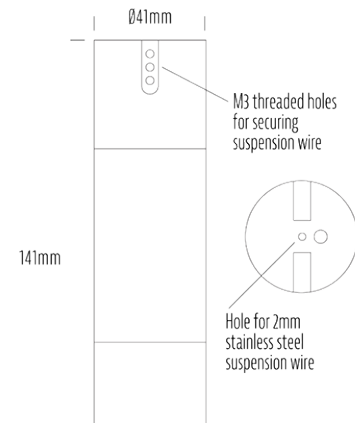

Suspended Downlight

SPECIFICATIONS

Product Code	AQL-108
Family	Lumena
Construction Material	CNC Machined & Anodised Aluminium 6061
Cable	900mm Aqualux 2-Core Silicone / PTFE Cable
IP Rating	IP67
Warranty	5 Year Aqualux Warranty
Additional	Fitting can be threaded onto catenary wire through M3 hole. Stainless Steel suspension wire and accessories not included.

CONFIGURED OPTIONS

Variant Code	AQL-108-A2X007RD40Q
Body Colour	Dulux Black Ace 9069116F
Control Gear	12~24V AC / 24V DC
Rated Power	7W
Nominal Lumens	280 lm
CCT / Colour	Red 630nm
Optical	40
CRI	00
Other	AqualuxPLUS QuickConnect
Dimming	Optional 10V PWM (DC)

INTRODUCTION

The AQL-108 is a hanging downlight suspended via 2mm steel cable or similar (not supplied). Suspension cable can run vertical or horizontal. Featuring a recessed, anti-glare end cap and a range of output and optical options, the AQL-108 is IP67 rated for full outdoor use.