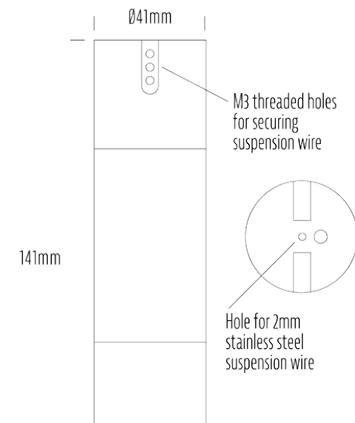

Suspended Downlight

1300 662 644
sales@aqualux.com.au

SPECIFICATIONS

Product Code	AQL-108
Family	Lumena
Construction Material	CNC Machined & Anodised Aluminium 6061
Cable	900mm Aqualux 2-Core Silicone / PTFE Cable
IP Rating	IP67
Warranty	5 Year Aqualux Warranty
Additional	Fitting can be threaded onto catenary wire through M3 hole. Stainless Steel suspension wire and accessories not included.

CONFIGURED OPTIONS

Variant Code	AQL-108-A2X007GN40Q
Body Colour	Dulux Black Ace 9069116F
Control Gear	12~24V AC / 24V DC
Rated Power	7W
Nominal Lumens	420 lm
CCT / Colour	Green 530nm
Optical	40
CRI	00
Other	AqualuxPLUS QuickConnect
Dimming	Optional 10V PWM (DC)

INTRODUCTION

The AQL-108 is a hanging downlight suspended via 2mm steel cable or similar (not supplied). Suspension cable can run vertical or horizontal. Featuring a recessed, anti-glare end cap and a range of output and optical options, the AQL-108 is IP67 rated for full outdoor use.