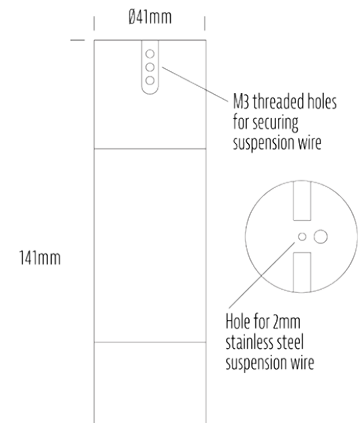

Suspended Downlight

1300 662 644
sales@aqualux.com.au

SPECIFICATIONS

Product Code	AQL-108
Family	Lumena
Construction Material	CNC Machined & Anodised Aluminium 6061
Cable	900mm Aqualux 2-Core Silicone / PTFE Cable
IP Rating	IP67
Warranty	5 Year Aqualux Warranty
Additional	Fitting can be threaded onto catenary wire through M3 hole. Stainless Steel suspension wire and accessories not included.

CONFIGURED OPTIONS

Variant Code	AQL-108-A2X0073040Q
Body Colour	Dulux Black Ace 9069116F
Control Gear	12~24V AC / 24V DC
Rated Power	7W
Nominal Lumens	550 lm
CCT / Colour	3000K / 550mA
Optical	40
CRI	90
Other	AqualuxPLUS QuickConnect
Dimming	Optional 10V PWM (DC)

INTRODUCTION

The AQL-108 is a hanging downlight suspended via 2mm steel cable or similar (not supplied). Suspension cable can run vertical or horizontal. Featuring a recessed, anti-glare end cap and a range of output and optical options, the AQL-108 is IP67 rated for full outdoor use.