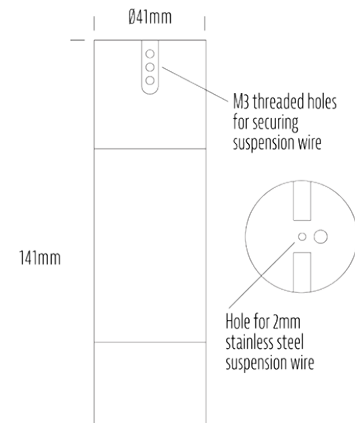

Suspended Downlight

1300 662 644
sales@aqualux.com.au