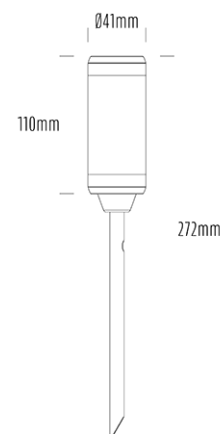

Spike Uplight

SPECIFICATIONS

Product Code	AQL-105
Family	Lumena
Construction Material	CNC Machined & Anodised Aluminium 6061
Cable	900mm Aqualux 2-Core Silicone / PTFE Cable
IP Rating	IP67
Warranty	5 Year Aqualux Warranty

CONFIGURED OPTIONS

Variant Code	AQL-105-A3X0045725Q
Body Colour	Dulux Medium Bronze 9068183K
Control Gear	12~24V AC / 24V DC
Rated Power	4W
Nominal Lumens	320 lm
CCT / Colour	5700K / 300mA
Optical	25
CRI	80
Other	AqualuxPLUS QuickConnect
Dimming	Optional 10V PWM (DC)