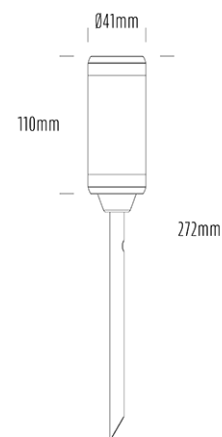

Spike Uplight

SPECIFICATIONS

Product Code	AQL-105
Family	Lumena
Construction Material	CNC Machined & Anodised Aluminium 6061
Cable	900mm Aqualux 2-Core Silicone / PTFE Cable
IP Rating	IP67
Warranty	5 Year Aqualux Warranty

CONFIGURED OPTIONS

Variant Code	AQL-105-A3X0042740Q
Body Colour	Dulux Medium Bronze 9068183K
Control Gear	12~24V AC / 24V DC
Rated Power	4W
Nominal Lumens	300 lm
CCT / Colour	2700K / 300mA
Optical	40
CRI	90
Other	AqualuxPLUS QuickConnect
Dimming	Optional 10V PWM (DC)