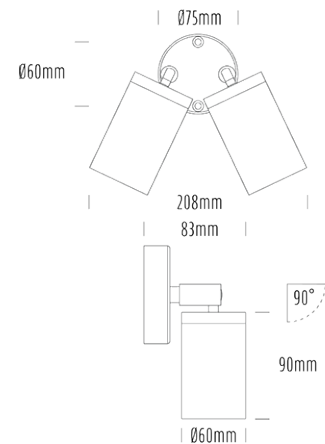

# Twin Adjustable Wall Light

## SPECIFICATIONS

Product Code	AQA-104
Family	Artisan
Construction Material	Stainless Steel 316
Cable	300mm Aqualux 2-Core Silicone / PTFE Cable
IP Rating	IP65
Warranty	10 Year Aqualux Warranty

## CONFIGURED OPTIONS

Variant Code	AQA-104-S1X0145710S
Body Colour	Natural
Control Gear	12~24V AC / 24V DC
Rated Power	14W
Nominal Lumens	1200 lm
CCT / Colour	5700K / 550mA
Optical	10
CRI	80
Other	1m Aqualux Cable
Dimming	Optional 10V PWM (DC)