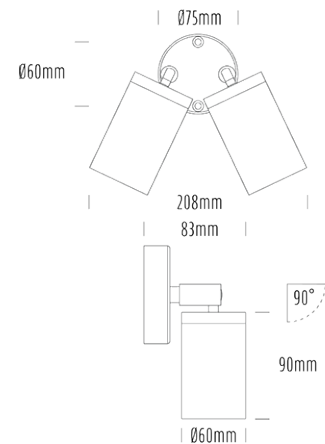

# Twin Adjustable Wall Light

## SPECIFICATIONS

Product Code	AQA-104
Family	Artisan
Construction Material	Stainless Steel 316
Cable	300mm Aqualux 2-Core Silicone / PTFE Cable
IP Rating	IP65
Warranty	10 Year Aqualux Warranty

## CONFIGURED OPTIONS

Variant Code	AQA-104-S1X0142710S
Body Colour	Natural
Control Gear	12~24V AC / 24V DC
Rated Power	14W
Nominal Lumens	1100 lm
CCT / Colour	2700K / 550mA
Optical	10
CRI	90
Other	1m Aqualux Cable
Dimming	Optional 10V PWM (DC)