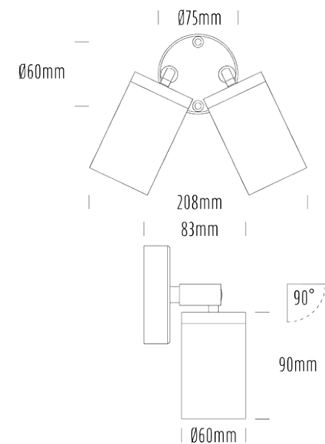

# Twin Adjustable Wall Light

## SPECIFICATIONS

Product Code	AQA-104
Family	Artisan
Construction Material	Stainless Steel 316
Cable	300mm Aqualux 2-Core Silicone / PTFE Cable
IP Rating	IP65
Warranty	10 Year Aqualux Warranty

## CONFIGURED OPTIONS

Variant Code	AQA-104-B3X0142710S
Body Colour	Aged Brass
Control Gear	12~24V AC / 24V DC
Rated Power	14W
Nominal Lumens	1100 lm
CCT / Colour	2700K / 550mA
Optical	10
CRI	90
Other	1m Aqualux Cable
Dimming	Optional 10V PWM (DC)