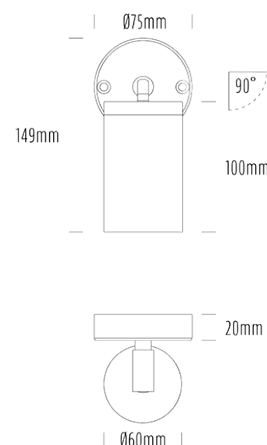

Single Adjustable Wall Light

SPECIFICATIONS

Product Code	AQA-103
Family	Artisan
Construction Material	Stainless Steel 316
Cable	300mm Aqualux 2-Core Silicone / PTFE Cable
IP Rating	IP65
Warranty	10 Year Aqualux Warranty

CONFIGURED OPTIONS

Variant Code	AQA-103-S1X0075740S
Body Colour	Natural
Control Gear	12~24V AC / 24V DC
Rated Power	7W
Nominal Lumens	600 lm
CCT / Colour	5700K / 550mA
Optical	40
CRI	80
Other	1m Aqualux Cable
Dimming	Optional 10V PWM (DC)