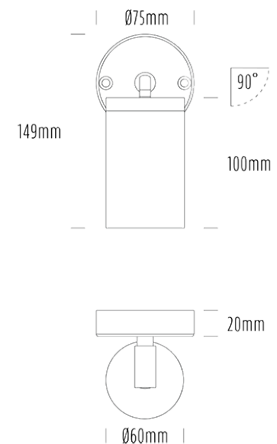

Single Adjustable Wall Light

SPECIFICATIONS

Product Code	AQA-103
Family	Artisan
Construction Material	Stainless Steel 316
Cable	300mm Aqualux 2-Core Silicone / PTFE Cable
IP Rating	IP65
Warranty	10 Year Aqualux Warranty

CONFIGURED OPTIONS

Variant Code	AQA-103-B3X0075740S
Body Colour	Aged Brass
Control Gear	12~24V AC / 24V DC
Rated Power	7W
Nominal Lumens	600 lm
CCT / Colour	5700K / 550mA
Optical	40
CRI	80
Other	1m Aqualux Cable
Dimming	Optional 10V PWM (DC)