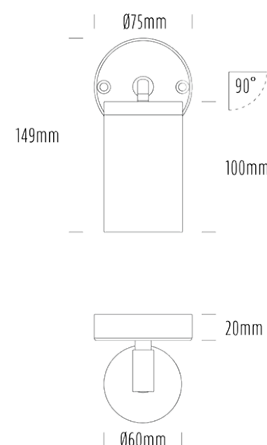

Single Adjustable Wall Light

SPECIFICATIONS

| | |
|-----------------------|--|
| Product Code | AQA-103 |
| Family | Artisan |
| Construction Material | Stainless Steel 316 |
| Cable | 300mm Aqualux 2-Core Silicone / PTFE Cable |
| IP Rating | IP65 |
| Warranty | 10 Year Aqualux Warranty |

CONFIGURED OPTIONS

| | |
|----------------|-----------------------|
| Variant Code | AQA-103-B3X0072710S |
| Body Colour | Aged Brass |
| Control Gear | 12~24V AC / 24V DC |
| Rated Power | 7W |
| Nominal Lumens | 550 lm |
| CCT / Colour | 2700K / 550mA |
| Optical | 10 |
| CRI | 90 |
| Other | 1m Aqualux Cable |
| Dimming | Optional 10V PWM (DC) |