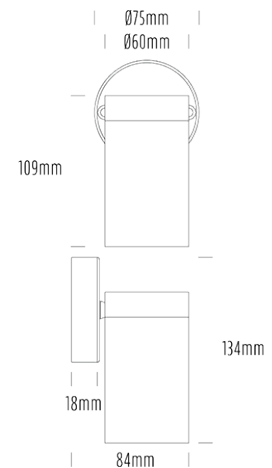

# Single Fixed Down Light

## SPECIFICATIONS

Product Code	AQA-102
Family	Artisan
Construction Material	Stainless Steel 316
Cable	300mm Aqualux 2-Core Silicone / PTFE Cable
IP Rating	IP65
Warranty	10 Year Aqualux Warranty

## CONFIGURED OPTIONS

Variant Code	AQA-102-S1X0075740S
Body Colour	Natural
Control Gear	12~24V AC / 24V DC
Rated Power	7W
Nominal Lumens	600 lm
CCT / Colour	5700K / 550mA
Optical	40
CRI	80
Other	1m Aqualux Cable
Dimming	Optional 10V PWM (DC)