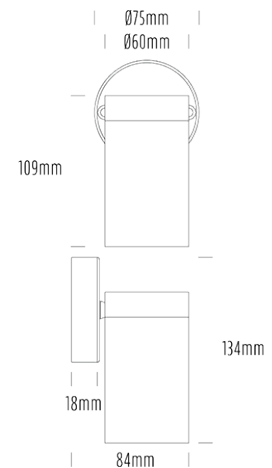

# Single Fixed Down Light

## SPECIFICATIONS

Product Code	AQA-102
Family	Artisan
Construction Material	Stainless Steel 316
Cable	300mm Aqualux 2-Core Silicone / PTFE Cable
IP Rating	IP65
Warranty	10 Year Aqualux Warranty

## CONFIGURED OPTIONS

Variant Code	AQA-102-S1X0075725S
Body Colour	Natural
Control Gear	12~24V AC / 24V DC
Rated Power	7W
Nominal Lumens	600 lm
CCT / Colour	5700K / 550mA
Optical	25
CRI	80
Other	1m Aqualux Cable
Dimming	Optional 10V PWM (DC)