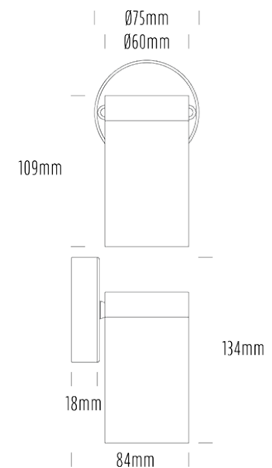

Single Fixed Down Light

SPECIFICATIONS

Product Code	AQA-102
Family	Artisan
Construction Material	Stainless Steel 316
Cable	300mm Aqualux 2-Core Silicone / PTFE Cable
IP Rating	IP65
Warranty	10 Year Aqualux Warranty

CONFIGURED OPTIONS

Variant Code	AQA-102-S1X0072725S
Body Colour	Natural
Control Gear	12~24V AC / 24V DC
Rated Power	7W
Nominal Lumens	550 lm
CCT / Colour	2700K / 550mA
Optical	25
CRI	90
Other	1m Aqualux Cable
Dimming	Optional 10V PWM (DC)