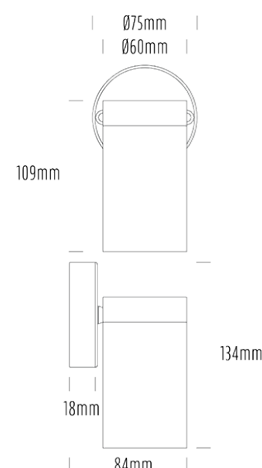

Single Fixed Down Light

SPECIFICATIONS

Product Code	AQA-102
Family	Artisan
Construction Material	Stainless Steel 316
Cable	300mm Aqualux 2-Core Silicone / PTFE Cable
IP Rating	IP65
Warranty	10 Year Aqualux Warranty

CONFIGURED OPTIONS

Variant Code	AQA-102-B3X0075725S
Body Colour	Aged Brass
Control Gear	12~24V AC / 24V DC
Rated Power	7W
Nominal Lumens	600 lm
CCT / Colour	5700K / 550mA
Optical	25
CRI	80
Other	1m Aqualux Cable
Dimming	Optional 10V PWM (DC)