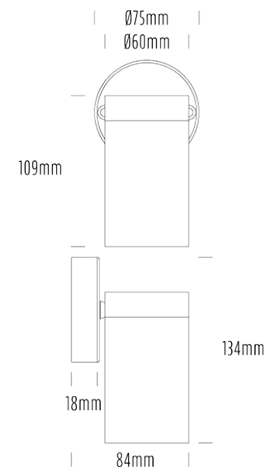

Single Fixed Down Light

SPECIFICATIONS

Product Code	AQA-102
Family	Artisan
Construction Material	Stainless Steel 316
Cable	300mm Aqualux 2-Core Silicone / PTFE Cable
IP Rating	IP65
Warranty	10 Year Aqualux Warranty

CONFIGURED OPTIONS

Variant Code	AQA-102-B3X0072740S
Body Colour	Aged Brass
Control Gear	12~24V AC / 24V DC
Rated Power	7W
Nominal Lumens	550 lm
CCT / Colour	2700K / 550mA
Optical	40
CRI	90
Other	1m Aqualux Cable
Dimming	Optional 10V PWM (DC)