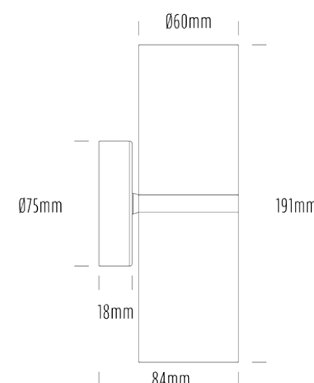

Up/Down Wall Light

SPECIFICATIONS

Product Code	AQA-101
Family	Artisan
Construction Material	Stainless Steel 316
Cable	300mm Aqualux 2-Core Silicone / PTFE Cable
IP Rating	IP65
Warranty	10 Year Aqualux Warranty

CONFIGURED OPTIONS

Variant Code	AQA-101-S1X0145725S
Body Colour	Natural
Control Gear	12~24V AC / 24V DC
Rated Power	14W
Nominal Lumens	1200 lm
CCT / Colour	5700K / 550mA
Optical	25
CRI	80
Other	1m Aqualux Cable
Dimming	Optional 10V PWM (DC)